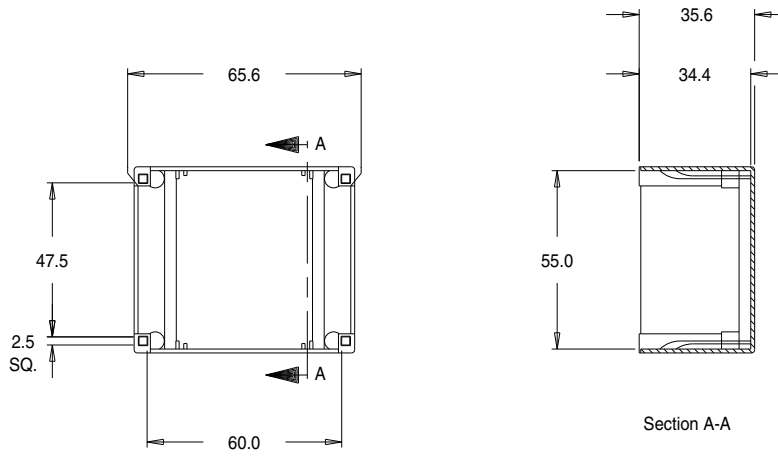

Part No. U39217  
UI39 x 21.0 'U' Range Box

Dimensions in millimetres.