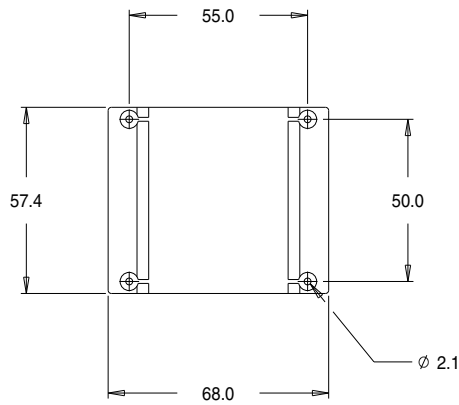

Part No. U39217  
UI39 x 21.0 'U' Range Box

Dimensions in millimetres.